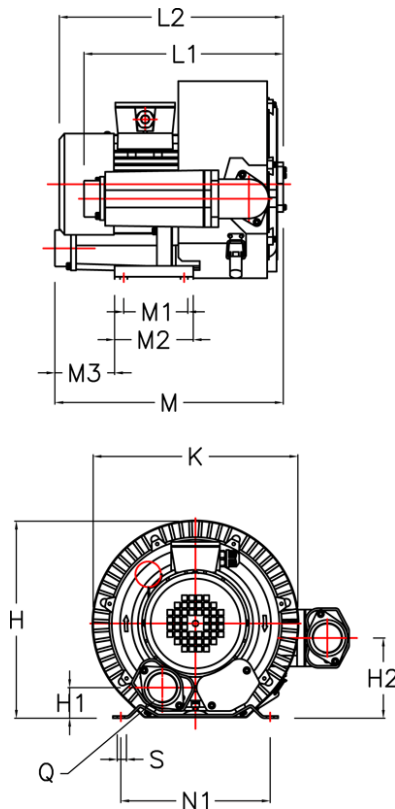

# Data Sheet

Article number: 2761635555021

Description: KLEEblower KB6355 5,5/6,3 kW  
3x400/690V 50/60Hz double stage

## Measures

H = 416.5	M2 = 180
H1 = 98	M3 = 252
H2 = 158	N1 = 290
K = 424	Noise level dB 50/60Hz = 75/79
L1 = 380	Q = 2-PF 2" (NPT 2")
L2 = 618	S = 4 x Ø15
M = 598	
M1 = 140	